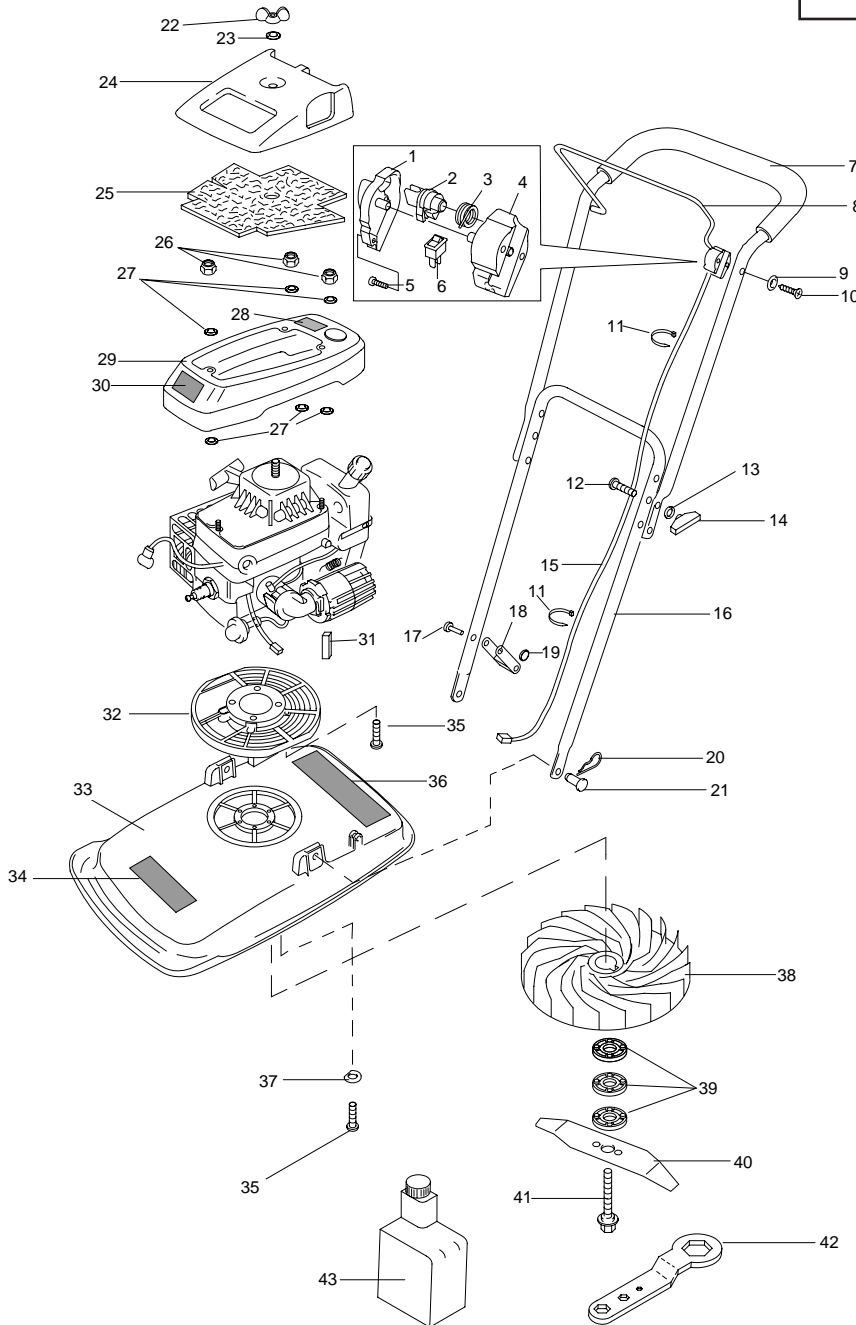

MODEL	L400
PRODUCT NO.	9634043

### PARTS LIST

**PRODUCT APPLICATION**  
 9634043-59 GB,EI,F,B,NL,A,D,  
 CH,E,P,I,N,DK,S,SF

Key	Part Number	Description	Qty	Key	Part Number	Description	Qty
01	5127408-00/2	COVER	1	22	5149259-00/3	NUT,WING	1
02	5138255-00/4	ACTUATOR	1	23	5146338-00/8	WASHER	1
03	5149240-00/3	SPRING	1	24	5106763-00/5	DEBRIS GUARD	1
04	5127407-00/4	HOUSING	1	25	5127604-00/6	FILTER	1
05	5146672-00/0	SCREW	3	26	5149241-00/1	NUT	3
06	5149222-00/1	SWITCH	1	27	5140266-00/7	WASHER	6
07	5117812-05/6	HANDLE, UPPER	1	28	5149607-00/3	LABEL	1
08	5117849-01/7	BAIL ARM	1	29	5106625-01/4	COWL	1
09	5149313-00/8	WASHER	1	30	5138342-00/0	LABEL	1
10	5149282-00/5	SCREW	1	31	5149443-00/3	KEY	1
11	5147150-00/6	TIE WRAP	5	32	5106660-00/3	ADAPTOR	1
12	5149198-01/1	BOLT	2	33	5106205-16/3	HOOD	1
13	5140266-00/7	WASHER	2	34	5149265-00/0	LABEL-FLYMO	1
14	5137679-00/6	WING KNOB	2	35	5141585-01/7	SCREW	10
15	5149175-00/1	CABLE	1	36	5138258-01/6	LABEL:WARNING	1
16	5126696-08/6	HANDLE,LOWER	1	37	5149313-00/8	WASHER	6
17	5148506-02/4	CLEVIS PIN	1	38	5118000-06/5	IMPELLER/INSERT	1
18	5117851-00/5	UP-STOP LATCH	1	39	5138340-00/4	BLADE SPACER	1
19	5149344-00/3	WASHER,STARLOCK	1	40	5118026-00/3	BLADE	1
20	5140423-00/4	PIN,RETAINING	2	41	5149553-00/9	BLADE BOLT	1
21	5140092-03/1	PIN,PIVOT	2	42	5130109-00/1	SPANNER	1
				43	5117838-00/2	PETROL/OIL MIXING BOTTLE	1